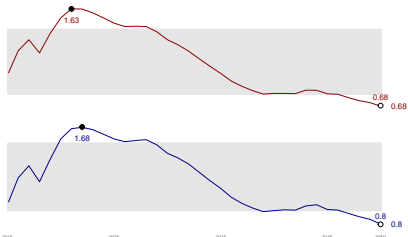

Estuarine Fish

Dry Wet

High Climate – Low Development

High Climate – Medium Development

High Climate – High Development

Medium Climate – Low Development

Medium Climate – Medium Development

Medium Climate – High Development

Low Climate – Low Development

Low Climate – Medium Development

Low Climate – High Development