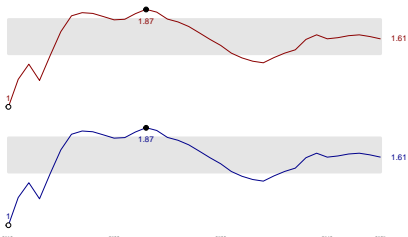

Estuarine Fish

Dry Wet

High Climate – Low Development

High Climate – Medium Development

High Climate – High Development

Medium Climate – Low Development

Medium Climate – Medium Development

Medium Climate – High Development

Low Climate – Low Development

Low Climate – Medium Development

Low Climate – High Development