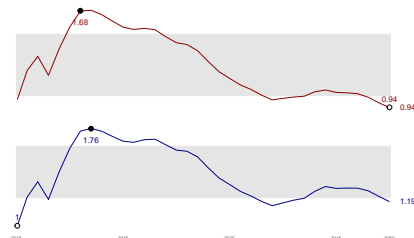

Estuarine Fish

Dry Wet

High Climate – Low Development

High Climate – Medium Development

High Climate – High Development

Medium Climate – Low Development

Medium Climate – Medium Development

Medium Climate – High Development

Low Climate – Low Development

Low Climate – Medium Development

Low Climate – High Development