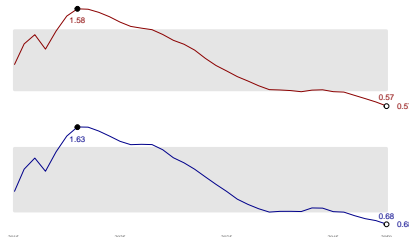

Estuarine Fish

Dry Wet

High Climate – Low Development

High Climate – Medium Development

High Climate – High Development

Medium Climate – Low Development

Medium Climate – Medium Development

Medium Climate – High Development

Low Climate – Low Development

Low Climate – Medium Development

Low Climate – High Development