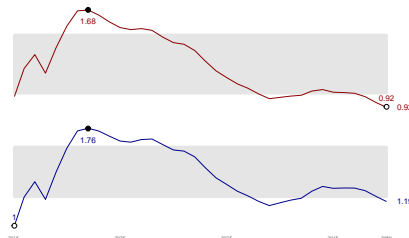

Estuarine Fish

Dry Wet

High Climate – Low Development

High Climate – Medium Development

High Climate – High Development

Medium Climate – Low Development

Medium Climate – Medium Development

Medium Climate – High Development

Low Climate – Low Development

Low Climate – Medium Development

Low Climate – High Development