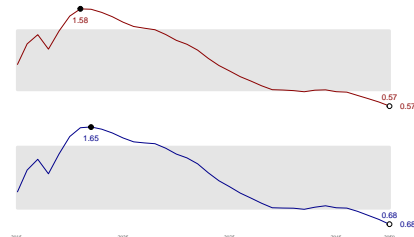

Estuarine Fish

Dry Wet

High Climate – Low Development

High Climate – Medium Development

High Climate – High Development

Medium Climate – Low Development

Medium Climate – Medium Development

Medium Climate – High Development

Low Climate – Low Development

Low Climate – Medium Development

Low Climate – High Development