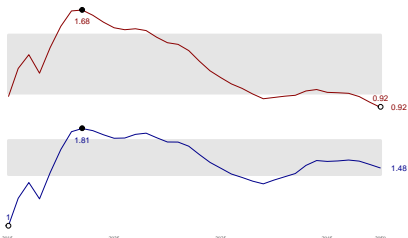

Estuarine Fish

Dry Wet

High Climate – Low Development

High Climate – Medium Development

High Climate – High Development

Medium Climate – Low Development

Medium Climate – Medium Development

Medium Climate – High Development

Low Climate – Low Development

Low Climate – Medium Development

Low Climate – High Development