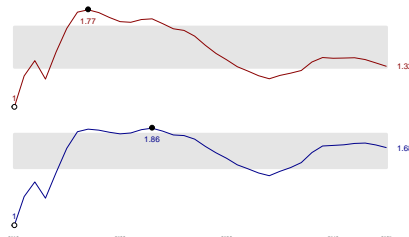

Estuarine Fish

Dry Wet

High Climate – Low Development

High Climate – Medium Development

High Climate – High Development

Medium Climate – Low Development

Medium Climate – Medium Development

Medium Climate – High Development

Low Climate – Low Development

Low Climate – Medium Development

Low Climate – High Development